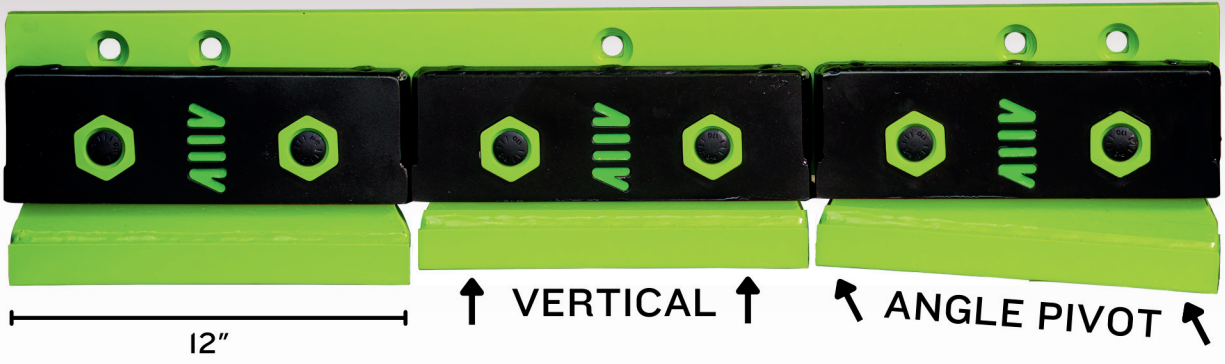

SPRING LOADED LIVE PLOW BLADES

QR CODE

CLEAN BETTER

SAFER ROADS

FEWER TRIPS

LESS MATERIAL

REACT 12" BLADE SECTIONS

INDEPENDENTLY REACTS TO CHANGING ROAD SURFACES

CONFORMS TO CROWN - WHEEL RUTS - BUMPS

WHAT MAKES US **MOVE**

REUSABLE
CASE & BUSHINGS

CHANGE 12" BLADES **ONE AT A TIME** AS THEY WEAR OUT

(NO WASTED CARBIDE AND SAFELY ONE PERSON JOB)

(3)
INDEPENDENT
COMPRESSION
SPRINGS

AR COVER PLATE

LARGE CARBIDE INSERT