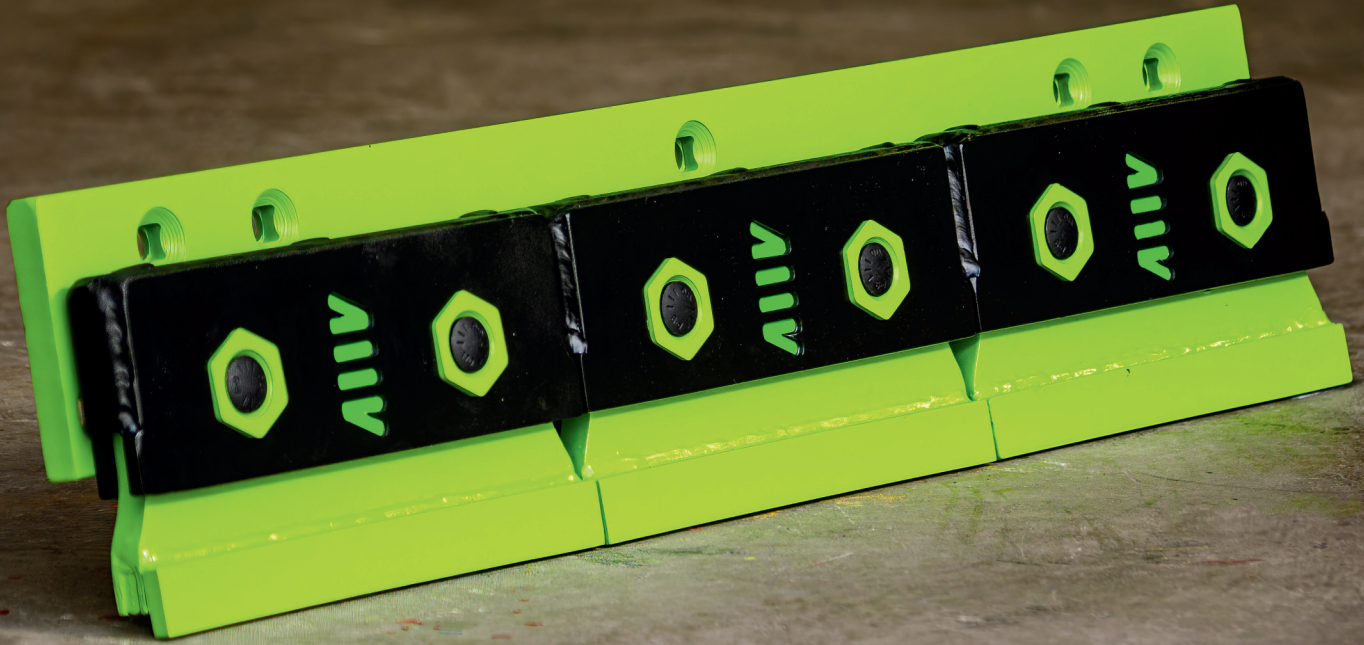

SPRING LOADED LIVE PLOW BLADES

QR CODE

CLEAN BETTER

SAFER ROADS

FEWER TRIPS

LESS MATERIAL

REACT 12" BLADE SECTIONS

INDEPENDENTLY REACTS TO CHANGING ROAD SURFACES

CONFORMS TO CROWN - WHEEL RUTS - BUMPS

WHAT MAKES US **MOVE**

REUSABLE
CASE & BUSHINGS

CHANGE 12" BLADES **ONE AT A TIME** AS THEY WEAR OUT

(NO WASTED CARBIDE AND SAFELY ONE PERSON JOB)

(3)
INDEPENDENT
COMPRESSION
SPRINGS

AR COVER PLATE

LARGE CARBIDE INSERT